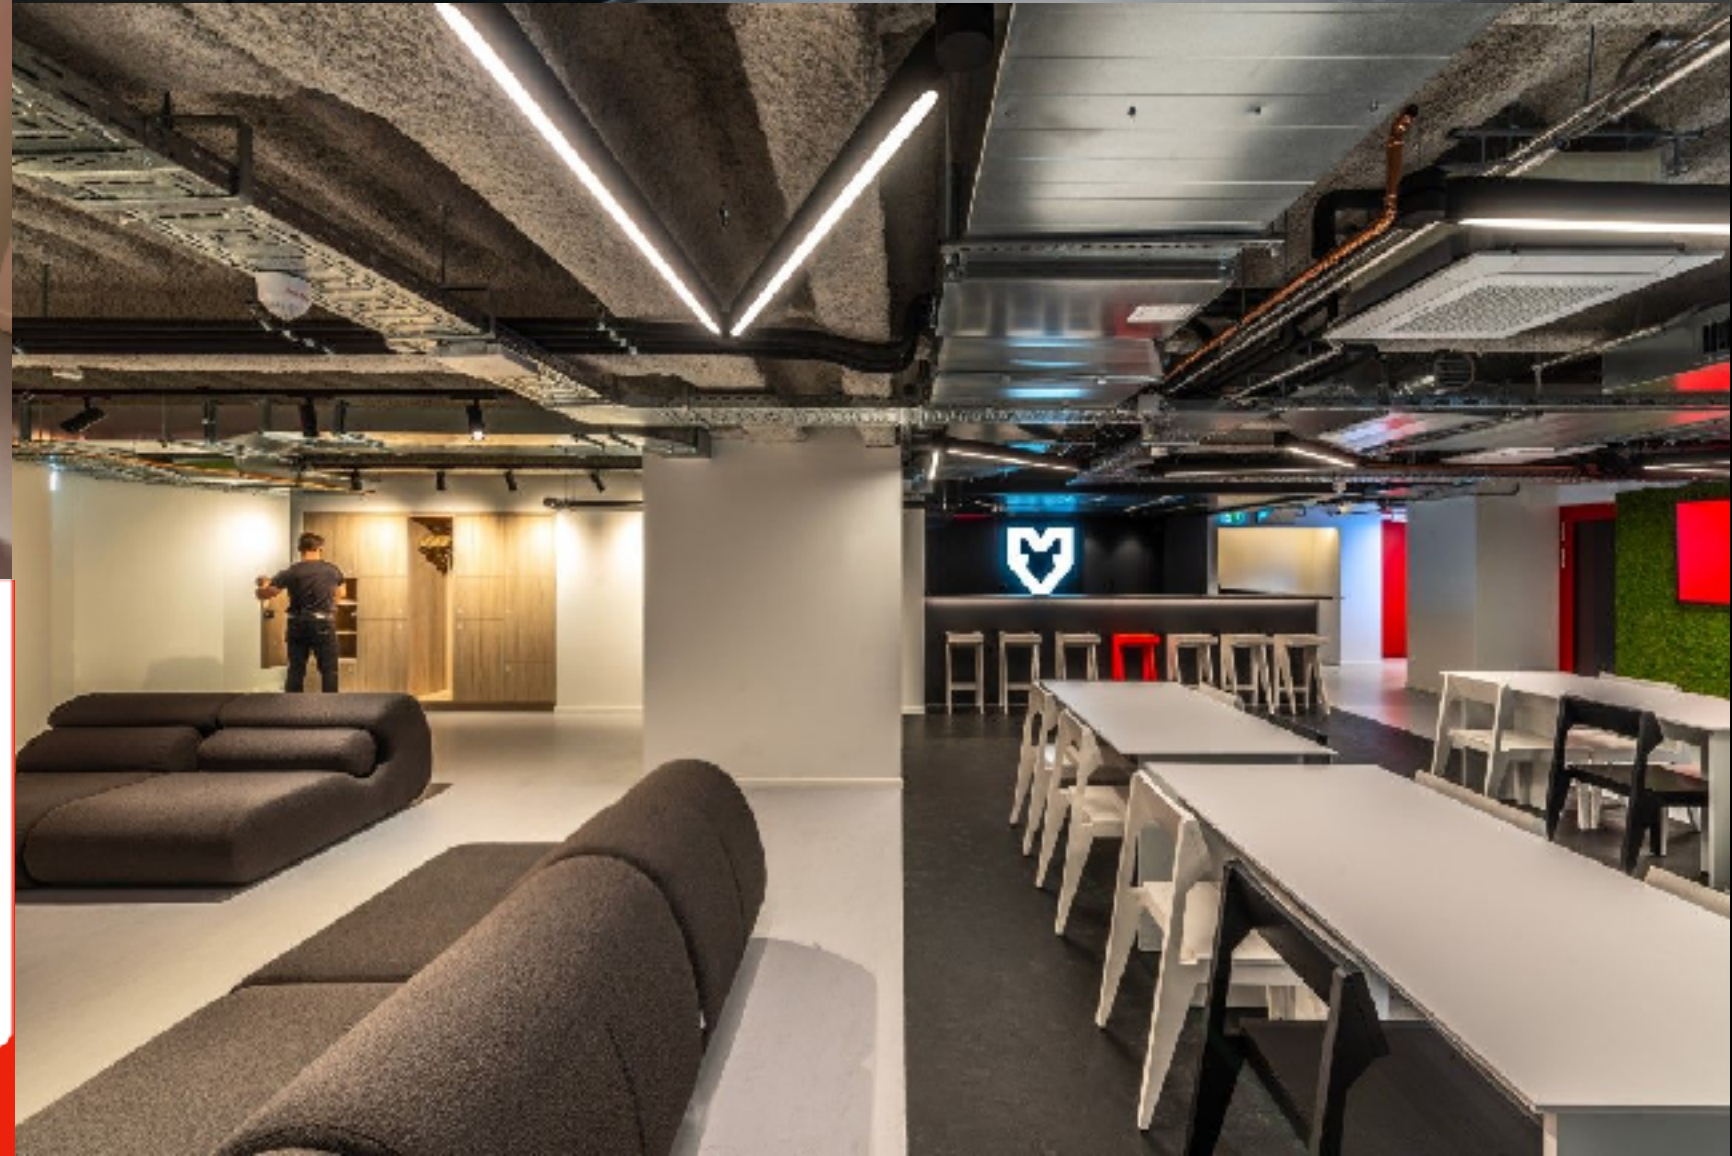

MORE IMPRESSIONS