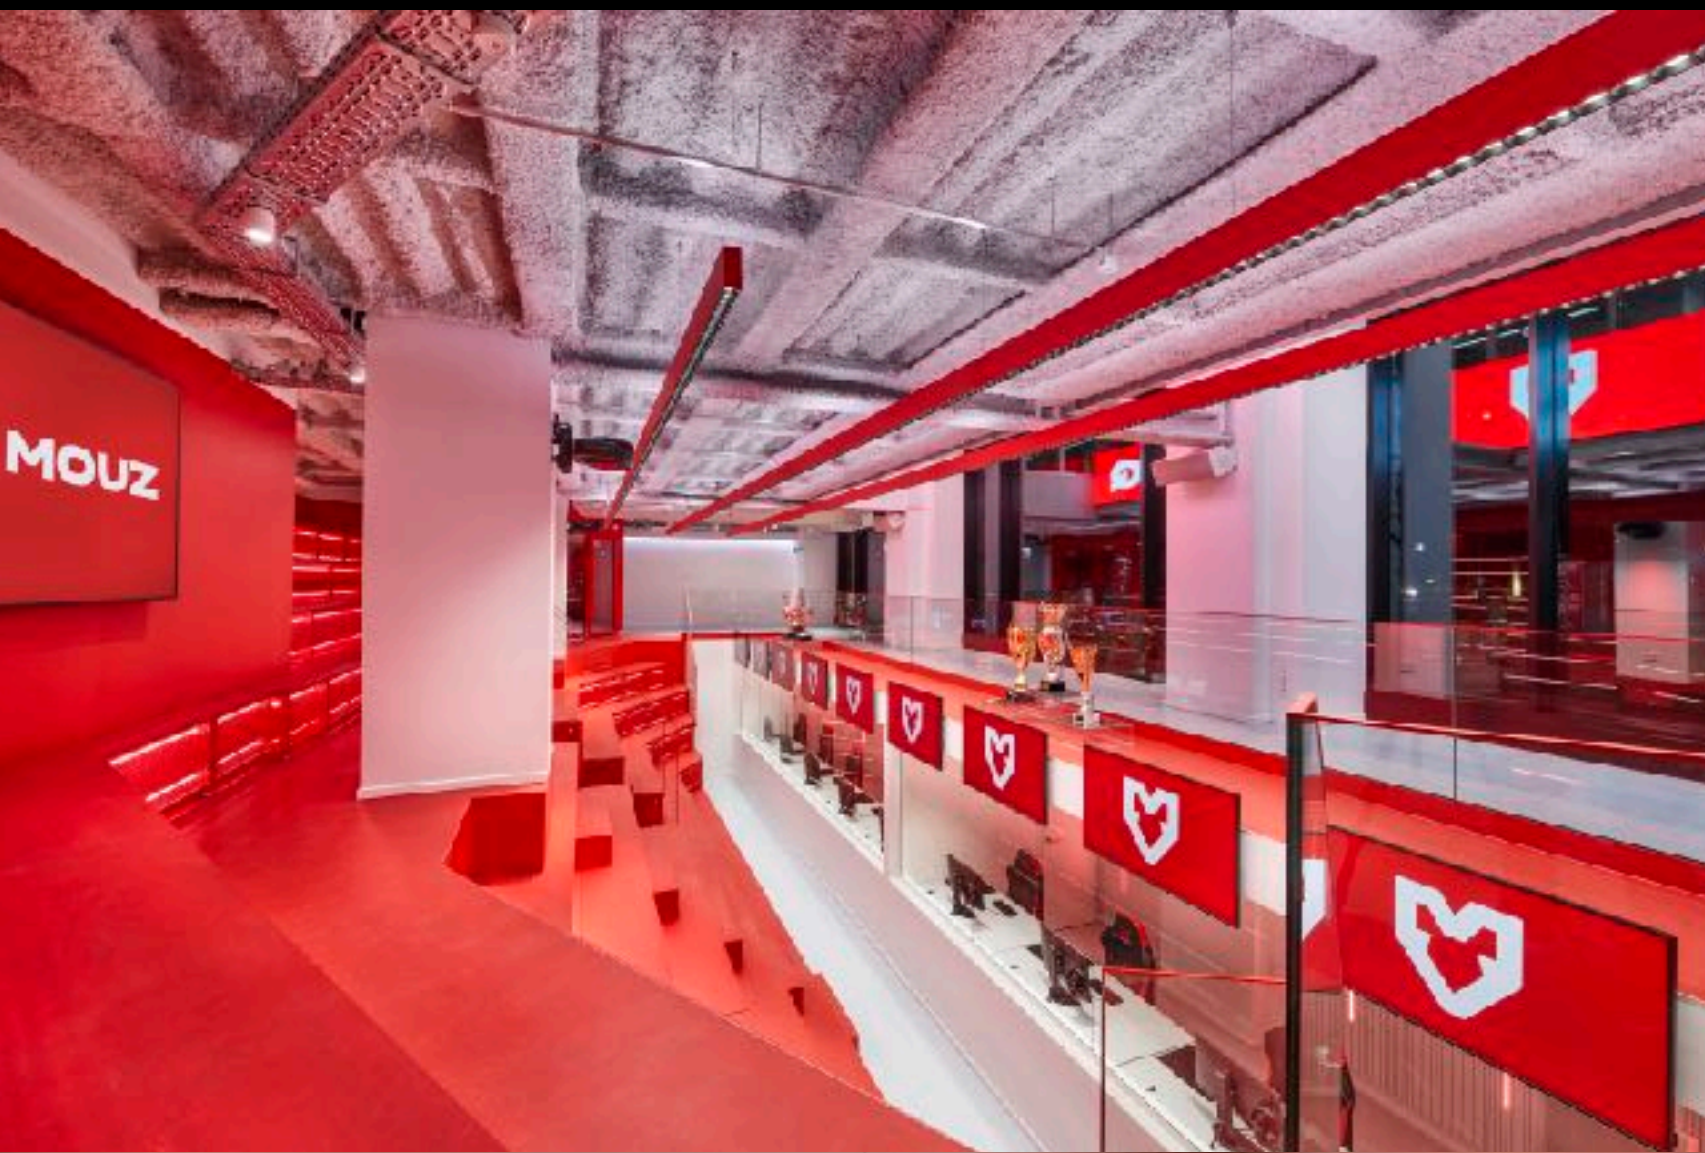

MORE IMPRESSIONS