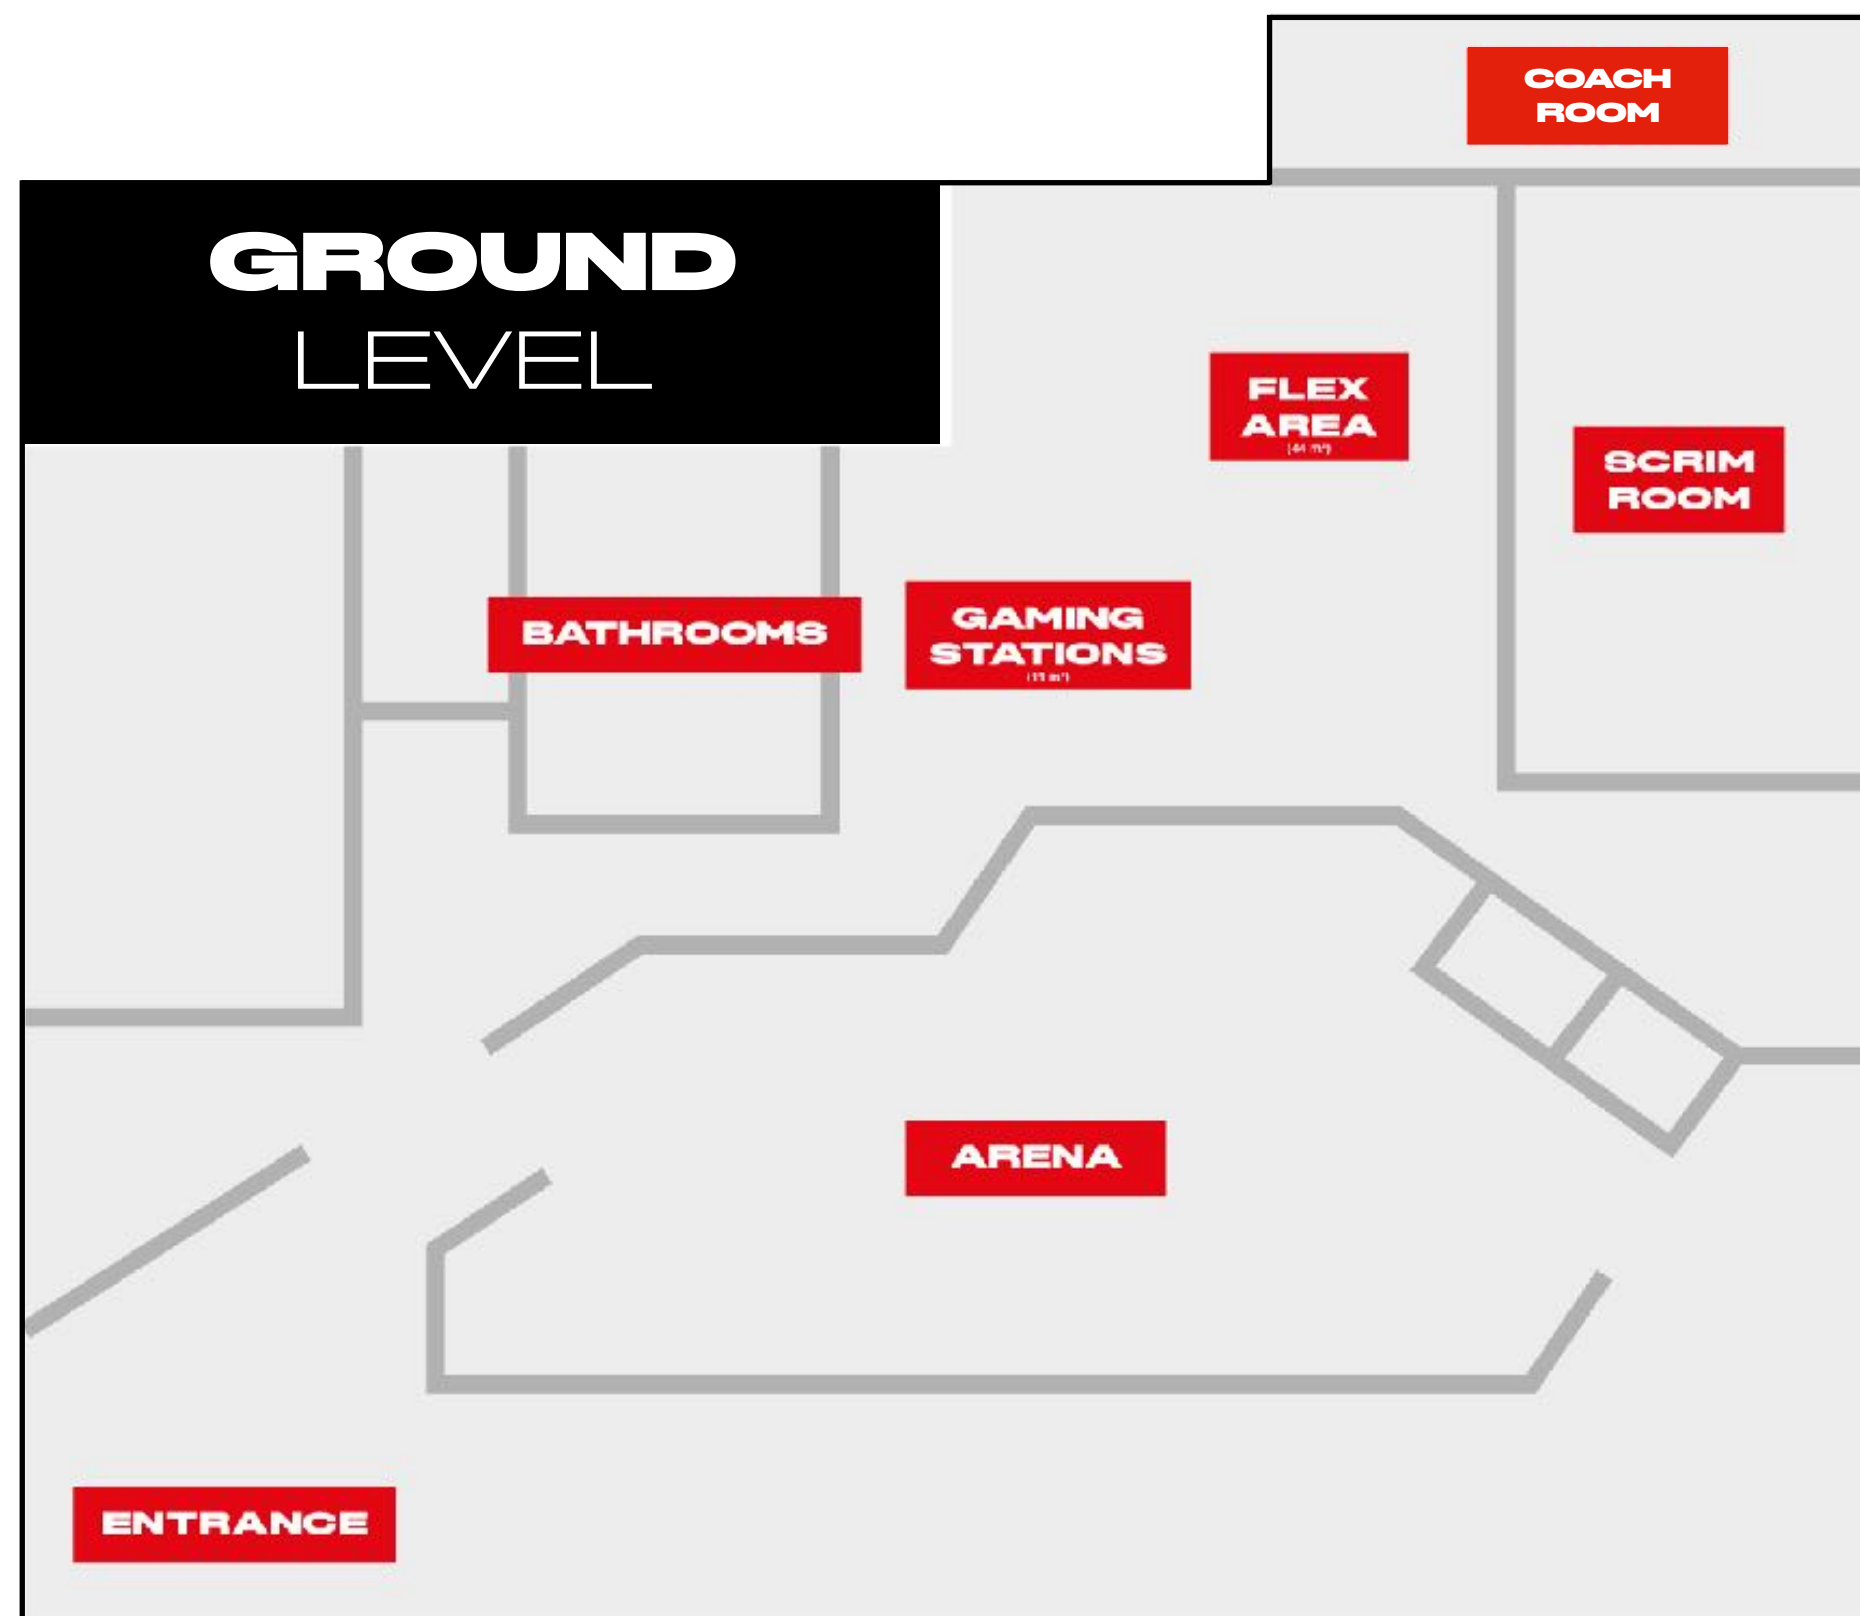

**100
SEATS**

THE NEW GAMING HUB

CREATIVE AREA

Flexible zone at the back of the arena to showcase products or set up console stations

NETWORKING AREA

Comfortable and clean lounge area, connected to the bar & kitchen section

FULLY EQUIPPED KITCHEN & BAR

Our space features a fully equipped kitchen and a stylish bar area, perfect for all your culinary and beverage needs

ARENA

CREATIVE AREA

KITCHEN & BAR

LOUNGE

OFFICE

FLOOR PLAN