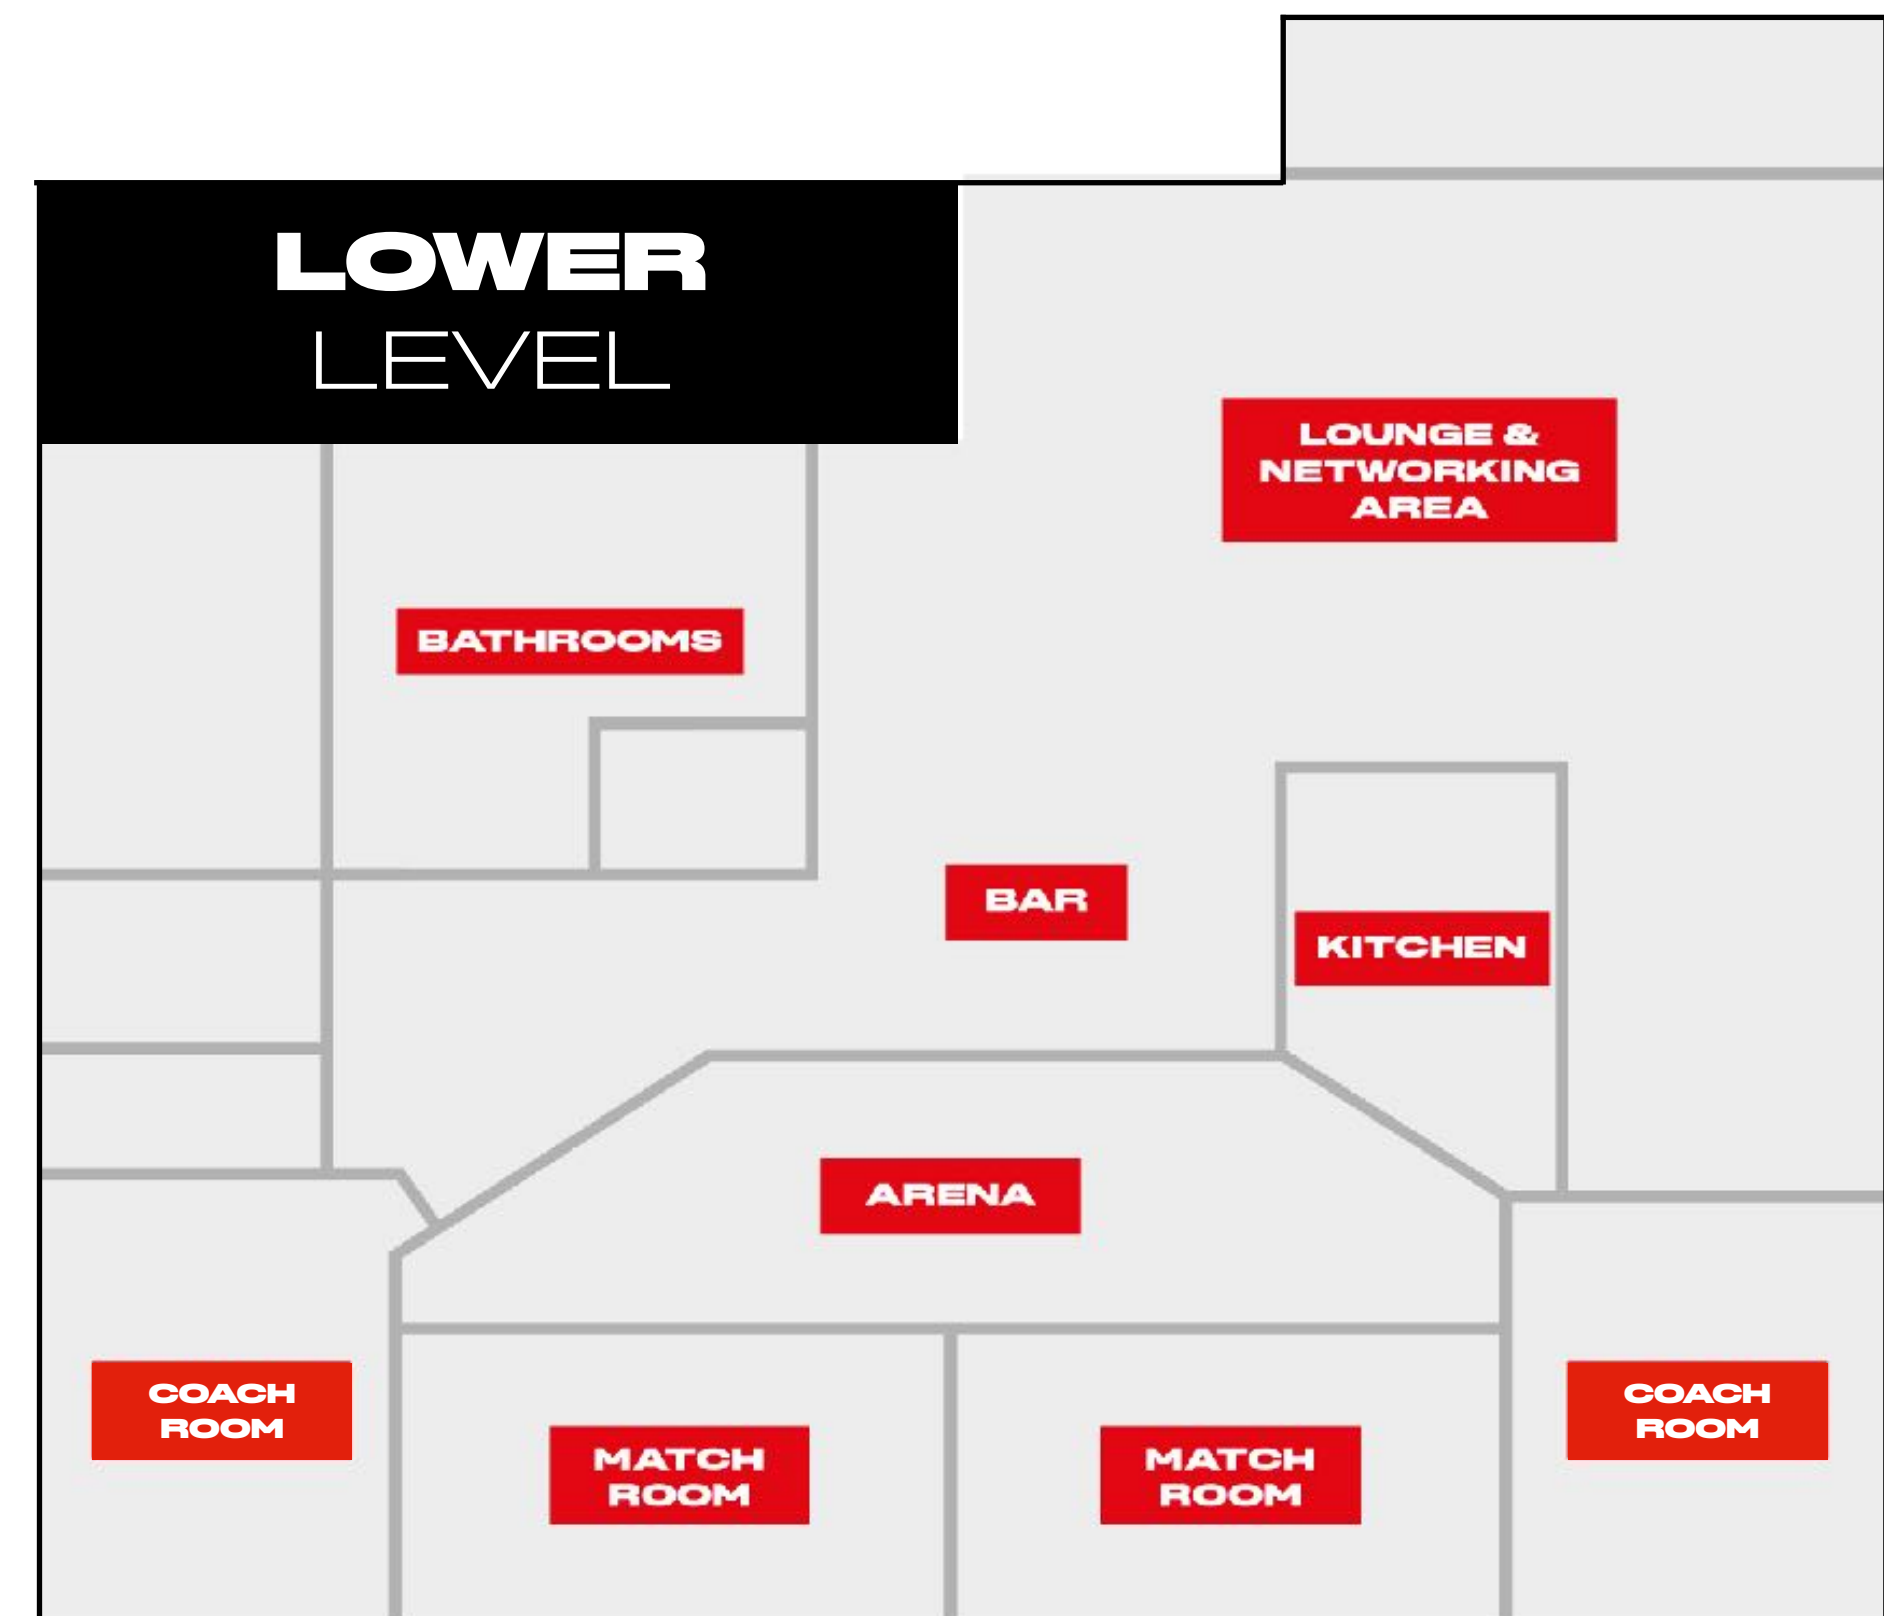

**100
SEATS**

THE NEW GAMING HUB

CREATIVE AREA

Flexible zone at the back of the arena to showcase products or set up console stations

NETWORKING AREA

Comfortable and clean lounge area, connected to the bar & kitchen section

FULLY EQUIPPED KITCHEN & BAR

Our space features a fully equipped kitchen and a stylish bar area, perfect for all your culinary and beverage needs

ARENA

CREATIVE AREA

KITCHEN & BAR

LOUNGE

OFFICE

FLOOR PLAN